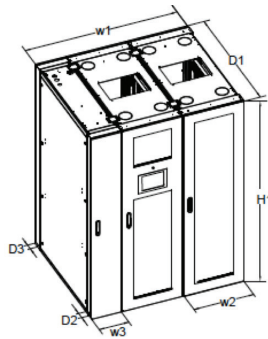

ATS Module

Electronic lock

Voice / SMS alarm

SNMP card

*DU Series is also available without cooling

INTEGRATED DATA CENTER UPS

DU Series Data Center Unit 6kVA UPS with Precision Cooling

Cabinet	DU 1306A-C05	DU 1106E-C05
Cabinets (indoors) H x W x L, kg	In-row cooling, power and IT cabinet, 2000 x 1500 x 1280 mm, ≤485 kg	
Cabinets (Outdoors) H x W x L, kg	Air conditioner compressor 608 x 877 x 380 mm, ≤25 kg	
Available IT rack space	19" 42 U	19" 42U
Power		
Input	208 Vac 60 Hz Split Phase	220/230 Vac 50 Hz 1 Phase
Output	120 Vac 60 Hz 1 Phase	220/230 Vac 50 Hz 1 Phase
IT capacity	5 kW	
Input Power Distribution	208 Vac 100 A	220/230 Vac 63 A
Backup time	Determined by installed battery capacity	
Precision Cooling		
Cooling capacity	5 kW	
In-row air supply	5 kW (208 Vac Split Phase)	5 kW (230 Vac Single Phase)
Monitoring		
Local display	large 25 cm touch screen LCD display	
Temperature sensor	yes (1)	
Humidity sensor	yes (1)	
Smoke sensor	yes (1)	
Water detection	yes (1)	
Camera	yes (1)	
Power distribution monitoring	yes	
Air conditioning monitoring	yes	
Emergency ventilation	yes	
UPS		
Capacity	6 kVA / 4.8 kW	
Battery	3 U rack space (battery pack not included)	